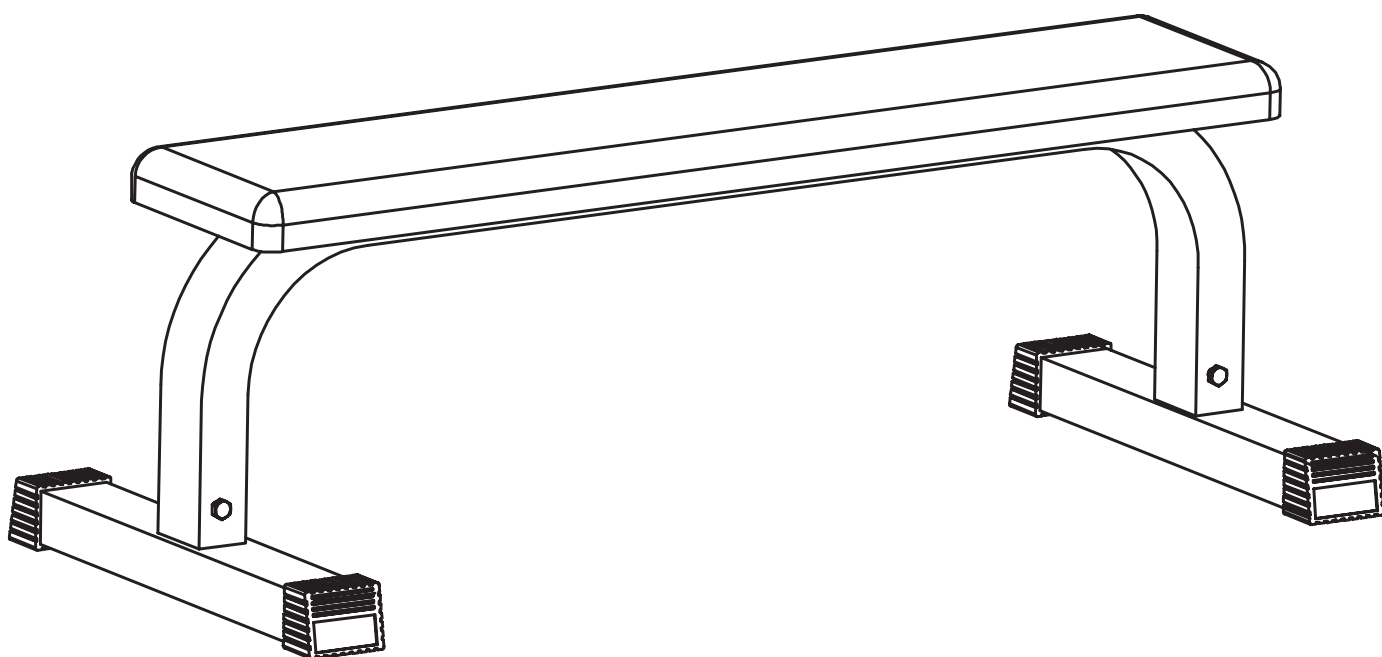

virtuafit

Flat Bench

User manual

NUMBER	DESCRIPTION	IMAGE	QTY
1	M10 X 20 Bolt, Washer		4
2	M10 X 65 Bolt, Washer		3
3	70 X 50 Foot Cover		4

STEP 1

virtu profit

For questions or missing parts please contact your dealer.