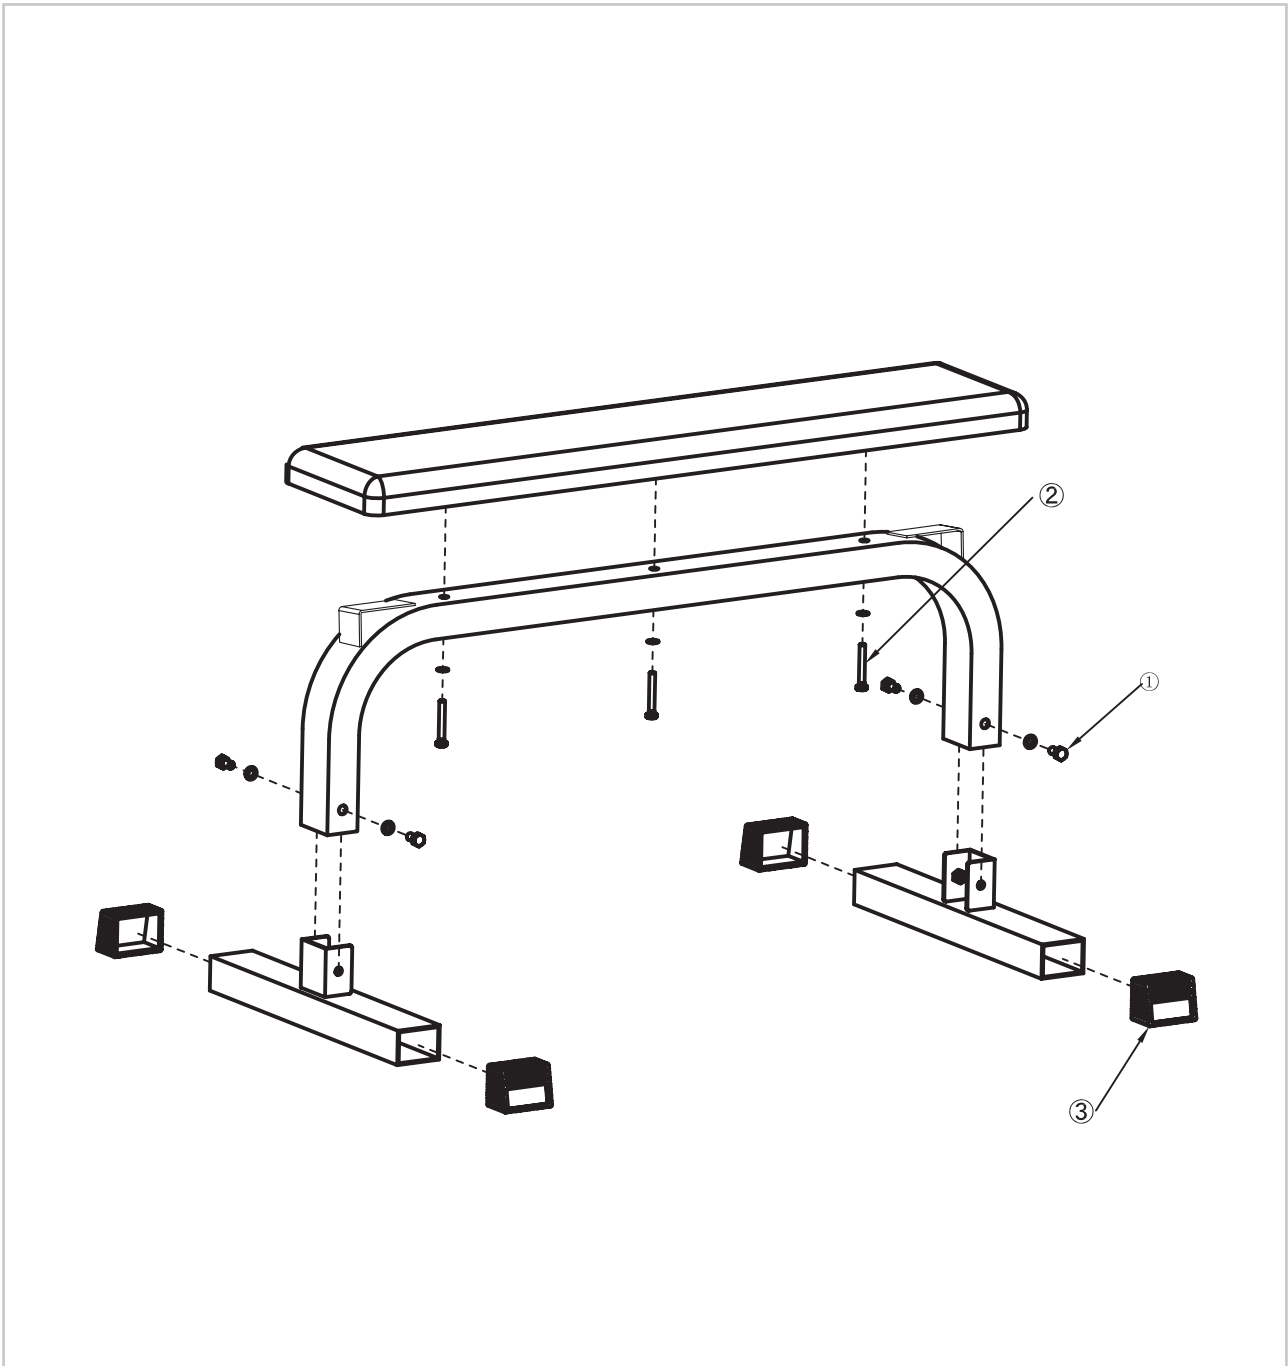

virtuafit

Flat Bench

User manual

NUMBER	DESCRIPTION	IMAGE	QTY
1	M10 X 20 Bolt, Washer		4
2	M10 X 65 Bolt, Washer		3
3	70 X 50 Foot Cover		4

STEP 1

virtu profit

For questions or missing parts please contact your dealer.